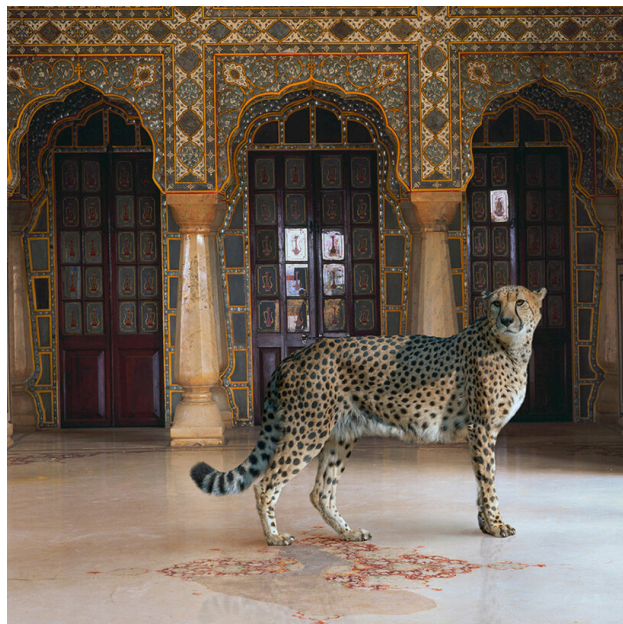

Intersections

12 Sep – 19 Oct 2024 at Sundaram Tagore Gallery.