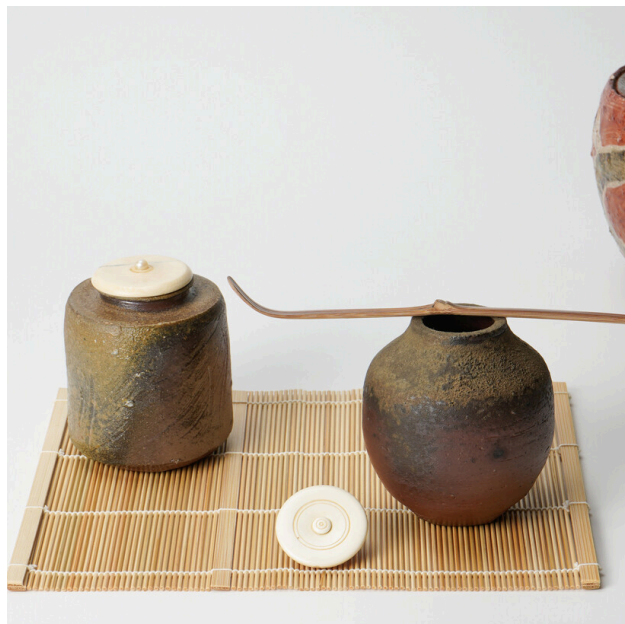

MORE IN NEW YORK, UNITED STATES

ARCHITECTURE & DESIGN

The craft of tea

12 – 30 Sep 2024 at Dai Ichi Arts