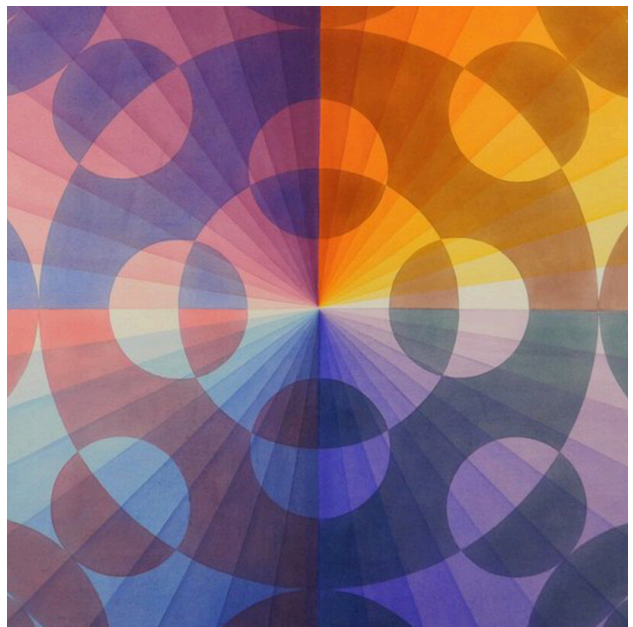

Eternal current

12 Sep — 12 Oct 2024 at Voltz Clarke Gallery in New York

Subscribe

Get updates on the Meer

Email address

Subscribe