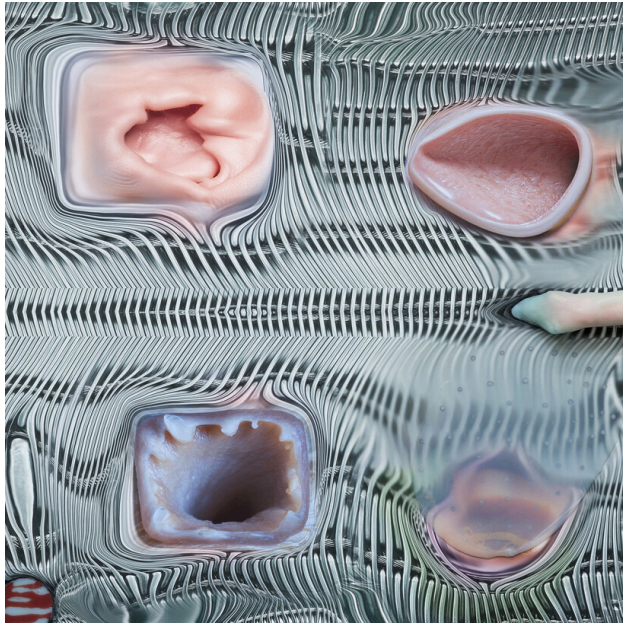

As in past series, Murrow creates endearing characters that draw on self-portrait and self-parody in order to explore cyclical themes of growth, decay, and the natural world. The pieces are based on photographs for which Murrow and his studio team construct props, wardrobe, and sets for performance. As the compositions take shape, these photographs are blended with imagery inspired by art and history, such as Hudson River School landscape painting, old photographs, and film. With these techniques, Murrow expertly generates a contrast between familiar landscapes and fantastical figures, resulting in a narrative that operates just outside of reality and with ambiguous outcomes.

Trickster makes this world (for Lewis Hyde).

12 Sep – 25 Oct 2024 at Bookstein Projects

Fireflies and jewelweed

12 Sep – 26 Oct 2024 at Susan Eley Fine Art

MORE IN UNITED STATES

Post human

12 Sep — 21 Dec 2024 at Jeffrey Deitch in Los Angeles