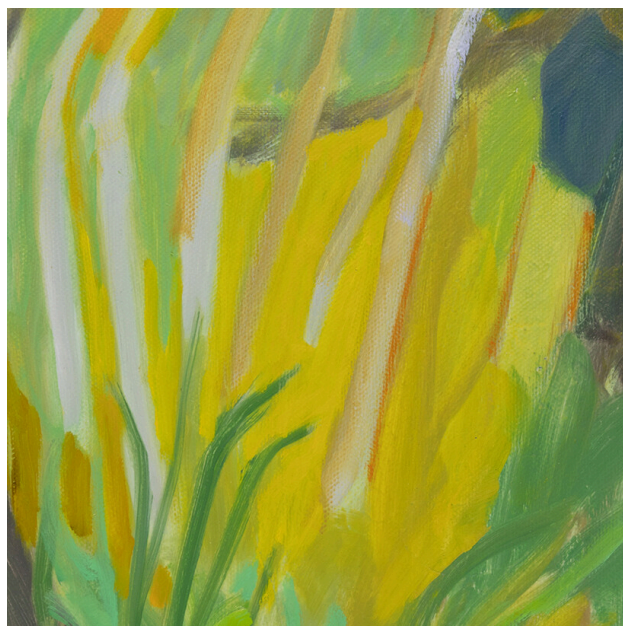

Fireflies and jewelweed

12 Sep – 26 Oct 2024 at Susan Eley Fine Art