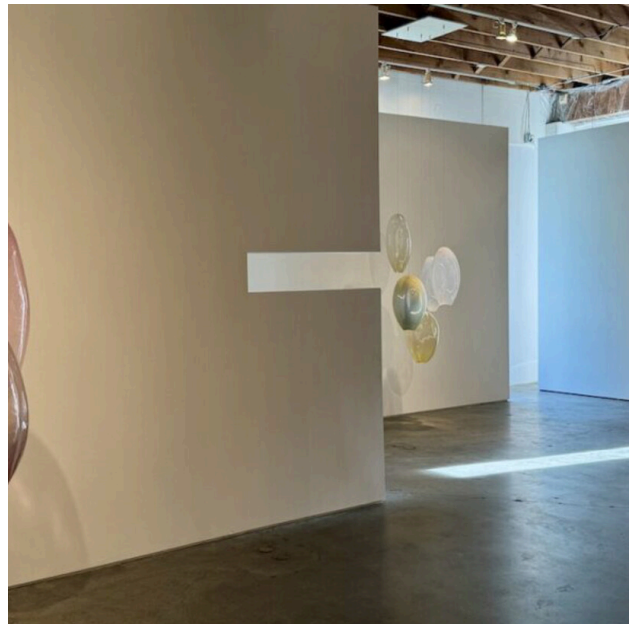

# Twig

5 Sep – 2 Nov 2024 at the Winston Wächter Fine Art in New York, United States

11 SEPTEMBER 2024

Ethan Murrow, *The cauldron*, 2024. Courtesy of Winston Wächter Fine Art Gallery

Winston Wächter Fine Art, New York is excited to announce *Twig*, an imaginative exhibition of new works from the surreal mind of Ethan Murrow. These finely detailed drawings and paintings tell fanciful stories that muse on the essential role of trees in the story of humanity.

As in past series, Murrow creates endearing characters that draw on self-portrait and self-parody in order to explore cyclical themes of growth, decay, and the natural world. The pieces are based on photographs for which Murrow and his studio team construct props, wardrobe, and sets for performance. As the compositions take shape, these photographs are blended with imagery inspired by art and history, such as Hudson River School landscape painting, old photographs, and film. With these techniques, Murrow expertly generates a contrast between familiar landscapes and fantastical figures, resulting in a narrative that operates just outside of reality and with ambiguous outcomes.

Gallery profile

Location  
New York, United States

Founded in  
1995

1. Ethan Murrow, Walking forest statue, 2024. Courtesy of Winston Wächter Fine Art Gallery
2. Ethan Murrow, The clearcut reporter, 2024. Courtesy of Winston Wächter Fine Art Gallery
3. Ethan Murrow, The blue jay, 2024. Courtesy of Winston Wächter Fine Art Gallery

MORE FROM WINSTON WÄCHTER FINE ART

Zaria Forman. Fellsfjara, Iceland  
14 Mar – 4 May 2024.

Jil Weinstock. Unwanted collaborator: fractured  
landscapes  
11 Jan – 9 Mar 2024.

Paulette Tavormina. Fiori del giardino  
16 Nov 2023 – 6 Jan 2024